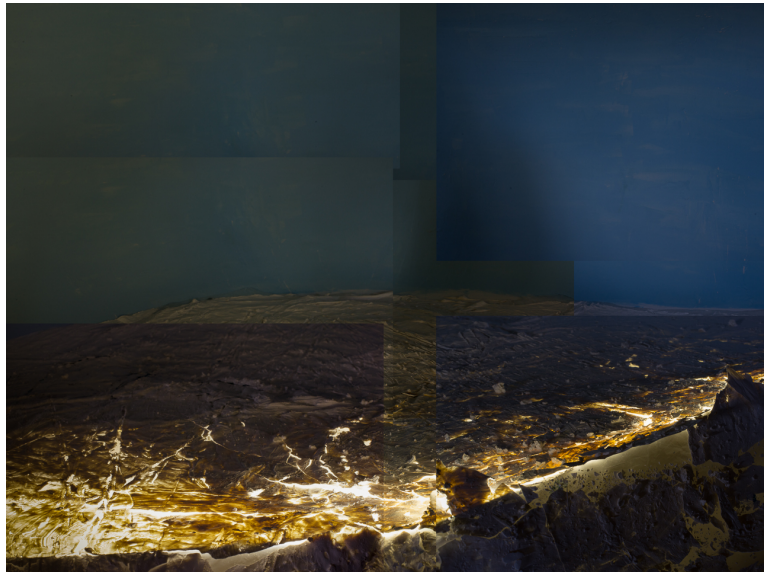

**February 24, 2015:** The Cambridge Art Association announces our upcoming exhibit, PHOTOGRAPHY NOW, juried by photographer Stephen Turlentes. A National, open juried exhibition, we asked both photographers and our juror to expand on what photography is in 2015. PHOTOGRAPHY NOW will be on view at University Place Gallery (124 Mt Auburn Street, Cambridge) from March 12-April 17, with an opening reception on Friday, March 13, 6-8pm.

From over 550 individuals photographs, Mr. Turlentes selected as cohesive exhibit of 65 works that exemplify this moment in photography – including the use of both traditional and digital forms of production; altered photographs; and artists who think outside of the frame.

Mr. Turlentes awarded a Best in Show award to Adam Lampton (Portland, ME) for *Ridge*, a multilayered landscape. Mr. Lampton is represented by Carroll and Sons, Boston. Additional Juror's Choice prizes were awarded to: David Weinberg (Brookline, MA), *On Closer Inspection*, reminiscent of Dutch still life paintings, with ripe pomegranates under the magnifying glass; and Brian Wilson (Boston, MA), *Edge of the Forest*, a three-dimensional work created from a pinhole photograph. A Director's Prize was awarded to Claudia Ruiz-Gustafson (Framingham, MA) for *Seeing Through*, an eerie, soft focus portrait in black and white.