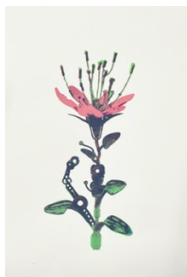

Darci Hanna

Mechanical Plant

Silk screen
15" x 11" | $275