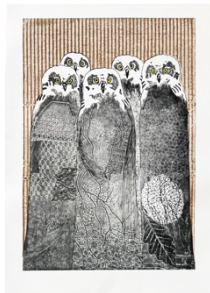

Patrick Brennan

Comforter of the Afflicted

Plaster and chewed bubble gum
27" x 15" x 17" | \$2,000

Emily Gleason

Tiger God

Ceramic
8.5" x 3.5" x 10.5" | \$680

Darci Hanna

Brooding

Etching and chine collé
17" x 11" | \$300

Darci Hanna

Mechanical Plant

Silk screen
15" x 11" | \$275

connecting art + community

cambridgeart.org • info@cambridgeart.org • [@cambridgeart](https://www.instagram.com/cambridgeart) on Instagram