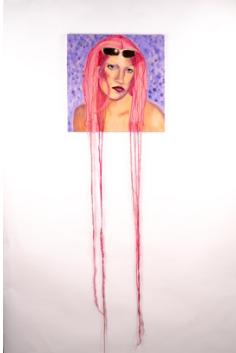

Level Up | CAA @ Canal Gallery Price List

Darci Hanna

Animals I Ate (September - November 2023)

Silkscreen

Triptych: 15" x 11", 15" x 11", 15" x 11" | \$150 each

Logan Morosini Heilman

Bimbofication of the Self-Portrait

Oil and embroidery on canvas

20" x 20" canvas, 20" x 70" including thread | \$850

Logan Morosini Heilman

Our Secret Moments

Oil and embroidery on canvas

24" x 30" | \$950

Elizabeth Hopkins

The Last Visit