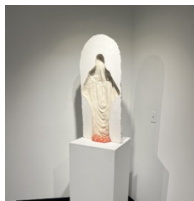

Level Up | CAA @ Canal Gallery Price List

Patrick Brennan

Value Per Statistical Life

Vending machine, lighting gels, monopoly money, counterfeit currency, smashed coins, chocolate coin wrappers, defaced bills, carnival tickets, receipts, gift cards, prop money
25" x 25" x 10" | \$2,500